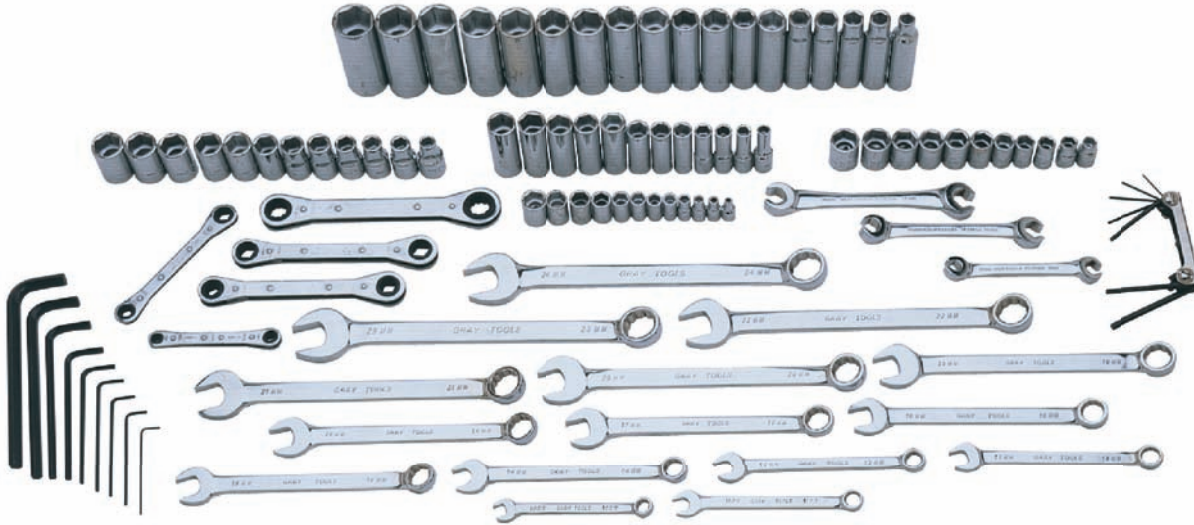

MSM2102

104 Piece Metric Add On Set For MS1420

Contains:

Part No.	Description	Part No.	Description
19012	12 pc. 1/4" Dr. Socket Set 4mm - 12mm	68709	9 pc. S2 Long Arm Hex Key Set
29011	11 pc. 3/8" Dr. Socket Set 9mm - 19mm	69937	7 pc. S2 Short Folding Hex Key Set
29212	12 pc. 3/8" Dr. Deep Socket Set 8mm - 19mm	FLM3S	3 pc. Metric Flare Nut Wrench Set
39012	12 pc. 1/2" Dr. Socket Set 10mm - 21mm	MC215	15 pc. Metric Combination Wrench Set 10mm - 24mm
39218	18 pc. 1/2" Dr. Deep Socket Set 10mm - 28mm	MRB50	5 pc. Metric Ratcheting Box Wrench Set